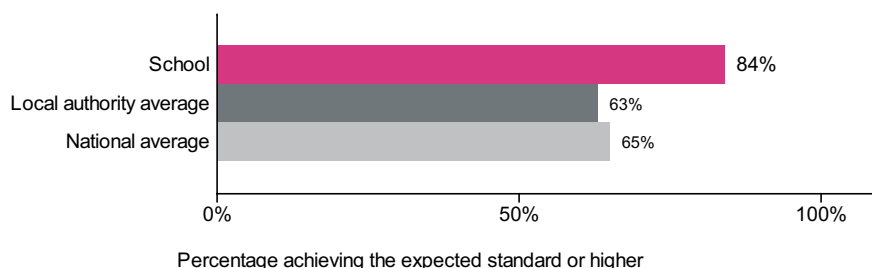

Sandown Primary School and Nursery (URN: 114447)

Key stage 2

This is revised data for 2018/19.

Progress in reading, writing and maths

Reading

Number of pupils = 61

Pupils with adjusted scores = 1

Confidence interval
-0.7 to 2.4

Writing

Number of pupils = 61

Pupils with adjusted scores = 0

Confidence interval
0.9 to 3.7

Maths

Number of pupils = 61

Pupils with adjusted scores = 1

Confidence interval
-1.0 to 1.7

Reading, writing and maths combined

Percentage of pupils achieving the expected standard or higher

Number of pupils = 62